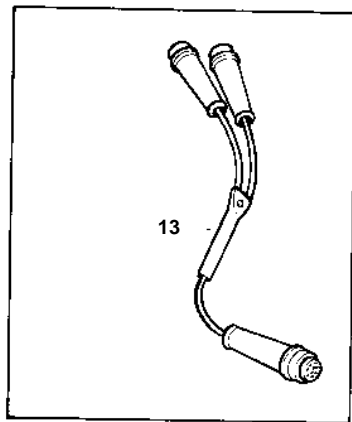

COMMON

9631

COMMON

REF	PART NO.	QTY	DESCRIPTION	NOTES
1	853067	1	Instrument panel	
2	828731	1	· Trimmer	
3	853866	1	· Control panel	(828739)
4	876040	1	· Relay kit	
5	828584	1	· Switch	
6	828586	1	· Button	
7	828743	1	· Button	
8	828742	1	· Switch	
9	828740	2	· Spacer washer	
10	828647	4	· Screw	
11		X	· CABLES AND TERMINALS	SEE GROUP 3
12	853052	X	Extension cable verl	L = 3000 MM
13	1140137	X	Control cable	