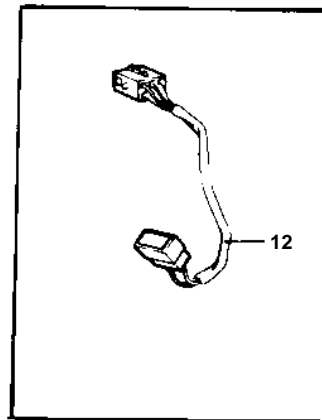

COMMON

9631

COMMON

REF	PART NO.	QTY	DESCRIPTION	NOTES
1	853067	1	Instrument panel	
2	828731	1	· Trimmer	
3	853866	1	· Control panel	(828739)
4	876040	1	· Relay kit	
5	828584	1	· Switch	
6	828586	1	· Button	
7	828743	1	· Button	
8	828742	1	· Switch	
9	828740	2	· Spacer washer	
10	828647	4	· Screw	
11		X	· CABLES AND TERMINALS	SEE GROUP 3
12	853052	X	Extension cable verl	L = 3000 MM
13	1140137	X	Control cable	