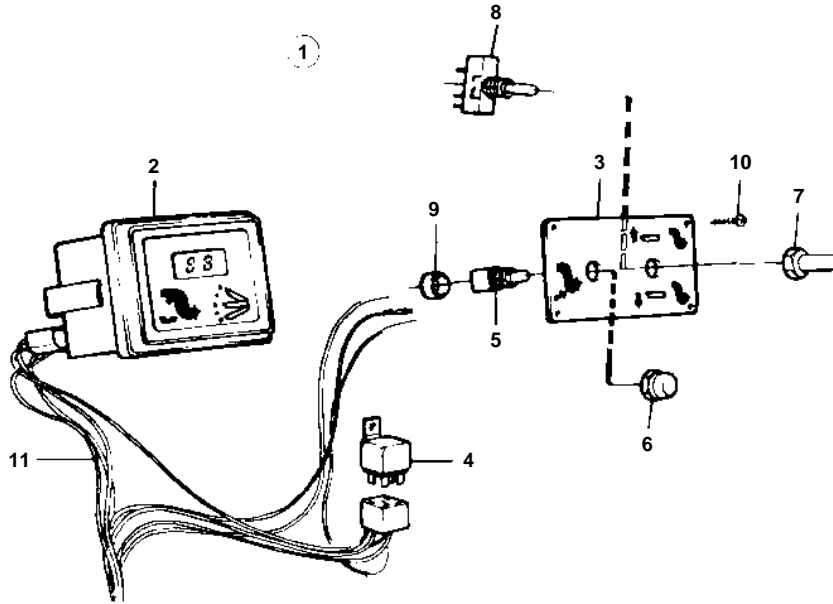

COMMON

9631

COMMON

REF	PART NO.	QTY	DESCRIPTION	NOTES
1	853067	1	Instrument panel	
2	828731	1	· Trimmer	
3	853866	1	· Control panel	(828739)
4	876040	1	· Relay kit	
5	828584	1	· Switch	
6	828586	1	· Button	
7	828743	1	· Button	
8	828742	1	· Switch	
9	828740	2	· Spacer washer	
10	828647	4	· Screw	
11		X	· CABLES AND TERMINALS	SEE GROUP 3
12	853052	X	Extension cable verl	L = 3000 MM
13	1140137	X	Control cable	